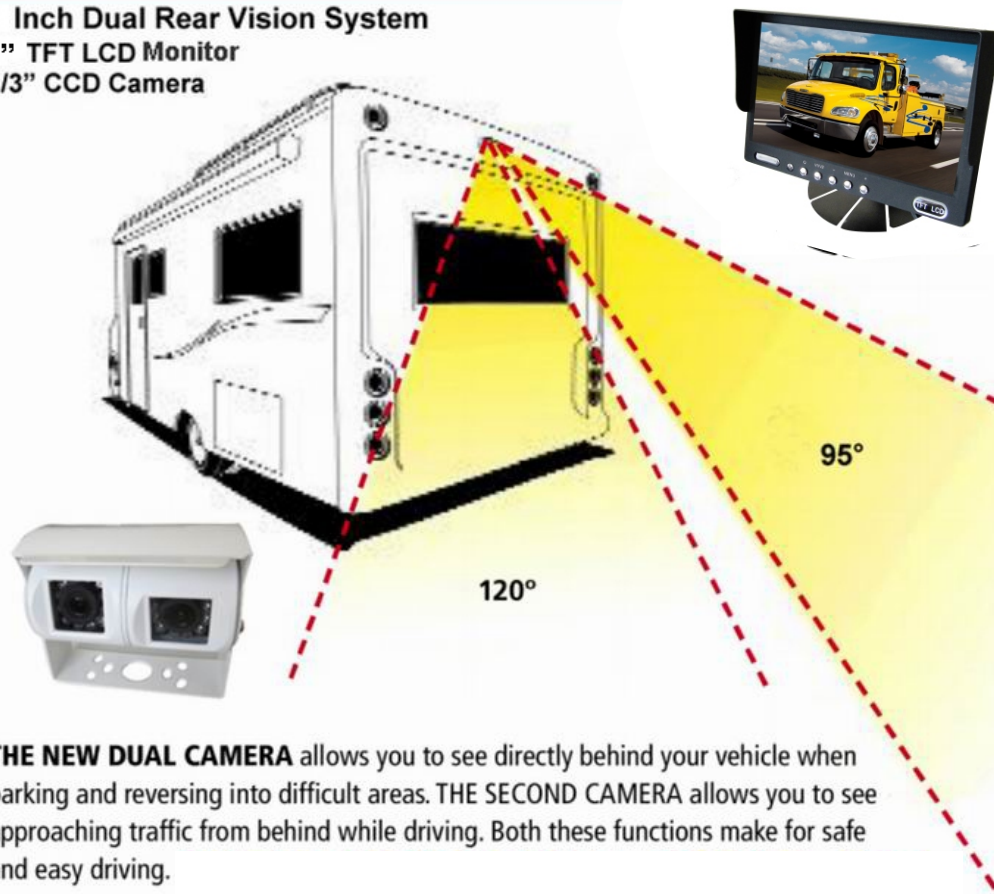

7 Inch Dual Rear Vision System 7" TFT LCD Monitor 1/3" CCD Camera

THE NEW DUAL CAMERA allows you to see directly behind your vehicle when parking and reversing into difficult areas. **THE SECOND CAMERA** allows you to see approaching traffic from behind while driving. Both these functions make for safe and easy driving.

Application Case Apply to Motorhome, Caravan, Fleet

System Configuration:

- 1x 7 inch TFT LCD Monitor
- 1x dual rear vision camera
- 2x 20M extension cable
- Total accessories

Monitor Specifications:

- Screen size: 7-inch panel (diagonal length)
- Input: 2-way video input
- System: PAL and NTSC auto switching
- Resolution: 480 x R-G-B x 234
- Power supply: 12-24V DC
- Built-in speaker (optional)
- Heavy duty reversing
- OSD menu
- contrast, color, brightness adjustable
- View angle range: L/R/U/D: 65°/65°/ 40°/15°

Camera Specifications:

- IP rating: Ip67
- Image Sensors: 1/3" color SONY CCD
- TV System: PAL/NTSC
- Effective Pixels: 628x582/628x492
- Sensing Area(mm): 4.9x3.7
- Resolution(TV Line): 520/480
- Horizontal Sync.Frequency (KHZ): 15.625/15.734
- Vertical Sync.Frequency (HZ): 50/60
- Video output: 1Vp-p,75Ohm
- Gamma Consumption: 0.45
- AGC: Auto
- BLC: Auto
- S/N Ratio: Better than 48dB
- Lens Angle (Deg.): 95°/ 120°
- Current Consumption (mA): 200 (MAX)
- Power Supply (DCV): 12
- Operating Temperature (Deg.C) : -30~+70(RH95%MAX.)
- Storage Temperature (Deg.C): -40~+80(RH95%MAX.)

Cable Specifications:

- 4Pin lock connector 20m (65ft) Waterproof Cable

JoDog Sport, Inc.
(866) 213-5904
www.JoDogSport.com

Monitor Connection

Camera Connection