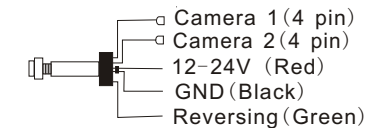

Camera Specifications:

- IP rating: Ip67
- Image Sensors: 1/3" color SONY CCD
- TV System: PAL/NTSC
- Effective Pixels: 628x582/628x492
- Sensing Area(mm): 4.9x3.7
- Resolution(TV Line): 520/480
- Horizontal Sync.Frequency (KHZ): 15.625/15.734
- Vertical Sync.Frequency (HZ): 50/60
- Video output: 1Vp-p,75Ohm
- Gamma Consumption: 0.45
- AGC: Auto
- BLC: Auto
- S/N Ratio: Better than 48dB
- Lens Angle (Deg.): 95°/ 120°
- Current Consumption (mA): 200 (MAX)
- Power Supply (DCV): 12
- Operating Temperature (Deg.C) : -30~+70(RH95%MAX.)
- Storage Temperature (Deg.C): -40~+80(RH95%MAX.)

Cable Specifications:

- 4Pin lock connector 20m (65ft) Waterproof Cable

JoDog Sport, Inc.
(866) 213-5904
www.JoDogSport.com

Monitor Connection

Camera Connection